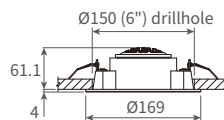

Model

XC610-45 21W LED Down Light

- Diffused

XC610-45BK-WW warm white

XC610-45BK-NW neutral white

XC610-45BK-CW cool white

XC640-45BK