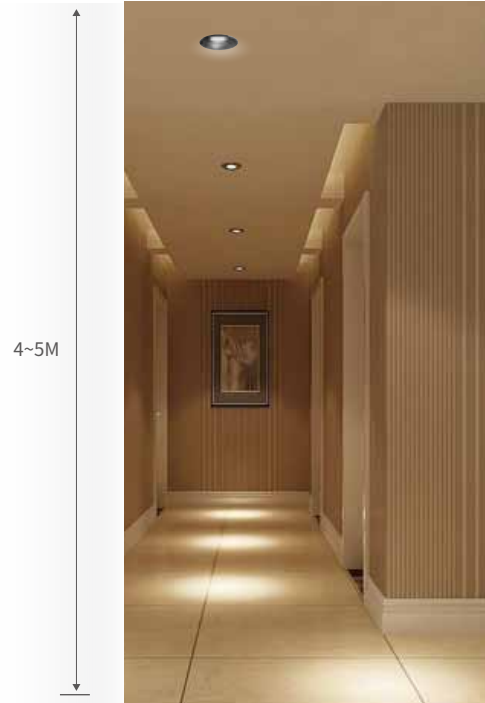

21W LED Down Light & Spotlight
XC610-45 & XC640-45

- Power consumption: 37 Vdc 0.45A constant current
- Ideal illumination height: 4 ~ 5 meters
- Black lighting fixture, solid aluminium
- Drillhole: Ø150mm (Ø6"), recessed mounting
- Complete with LED driver 100 ~ 240 Vac 50 / 60 Hz

Illustration

XC610-45BK

Model

XC610-45 21W LED Down Light

- Diffused

XC610-45BK-WW warm white

XC610-45BK-NW neutral white

XC610-45BK-CW cool white