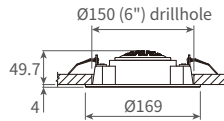

Illustration

XC610-45BK